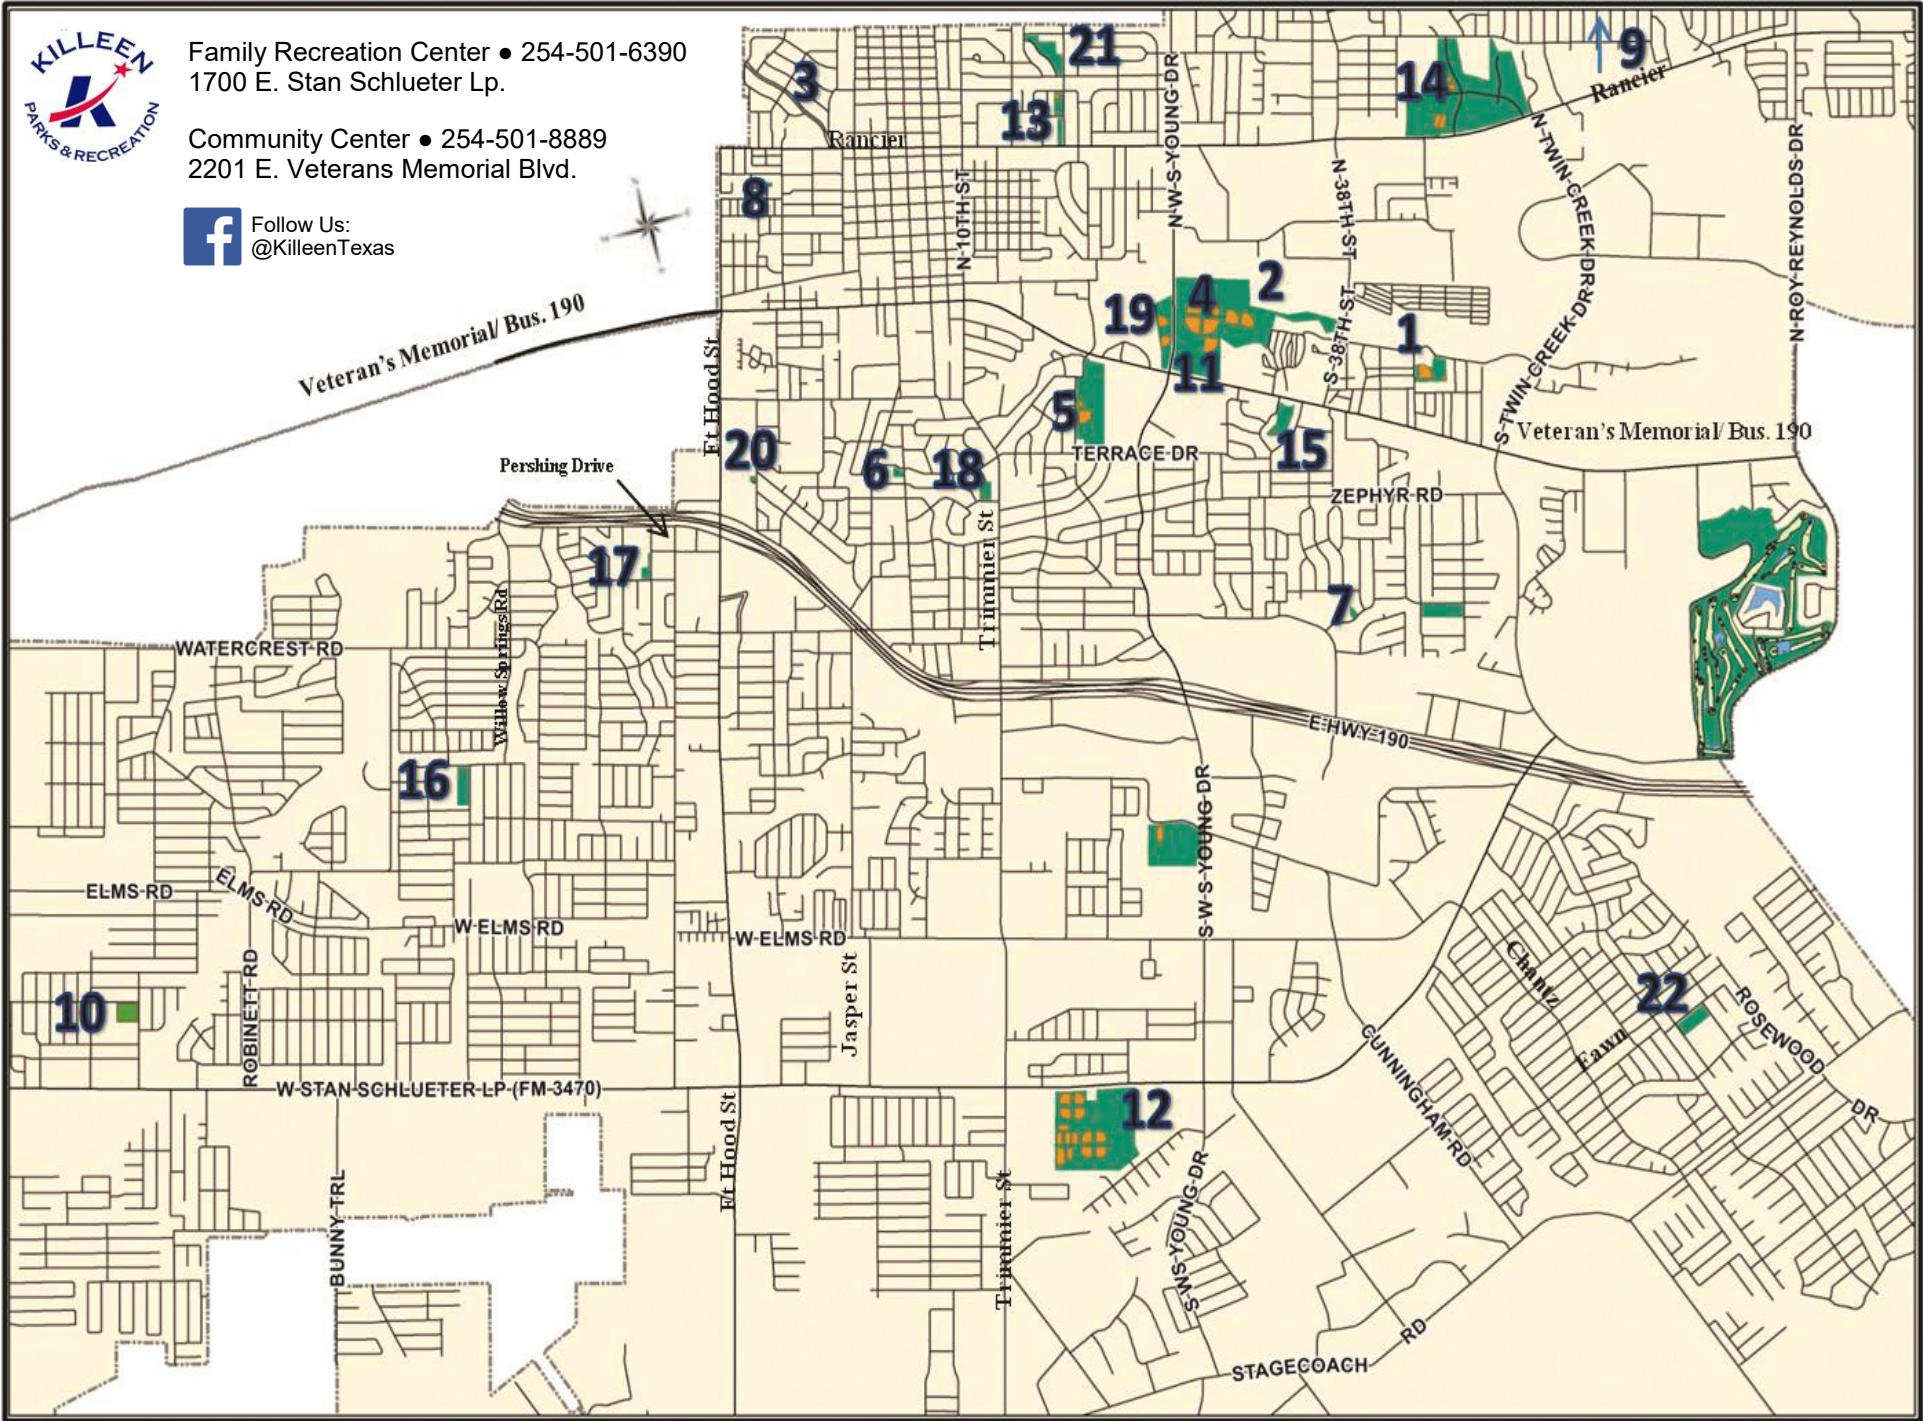

Family Recreation Center • 254-501-6390
1700 E. Stan Schlueter Lp.

Community Center • 254-501-8889
2201 E. Veterans Memorial Blvd.

 Follow Us:
@KilleenTexas

PARK FACILITIES & AMENITIES
www.killeentexas.gov

		Park Type	Baseball	Basketball	Grill	Jogging/Walking	Open Play Area	Pavilions	Picnic Units	Play Units	Pond	Restrooms	Shelters	Soccer	Softball	Swimming	Tennis	Volleyball	ADDRESS
1	AA Lane Park	N	•	•			•	•	•	•			•		•		•		400 48th St.
2	Andy K. Wells Hike & Bike Trail	T				•	•	•	•	•		•	•						2201 E. Veterans Memorial Blvd
3	Camacho Park	N							•	•									1706 Walton Walker Dr.
4	Community Center Complex	C		•		•	•	•	•			•	•						2201 E. Veterans Memorial Blvd.
5	Conder Park	C		•	•	•	•	•	•	•	•	•		•	•				810 Conder St.
6	Fowler Park	C					•		•	•									100 W. Fowler St.
7	Fox Creek Park	N					•		•	•									1909 Grey Fox Trl.
8	Home & Hope Park	N							•	•									901 Mimosa St.
9	Hunt Park	N		•					•	•									2301 Hunt Dr.
10	Iduma Park	N					•	•	•	•									4400 Foster Ln.
11	Killeen Athletic Complex	C				•		•	•			•	•		•			•	2201 E. Veterans Memorial Blvd.
12	Lions Club Park	C	•	•		•	•	•	•	•		•	•	•	•	•			1600 Stan Schlueter Lp.
13	Lions Neighborhood Park	N		•			•		•	•							•		1307 Culp Ave.
14	Long Branch Park	C		•	•	•	•	•	•	•		•		•		•	•		1101 Branch Dr.
15	Marlboro Park	N		•			•	•	•	•									2902 E. Veterans Memorial Blvd.
16	Maxdale Park	N		•			•	•	•	•				•					2500 Westwood Dr.
17	Pershing Park	N					•									•			1125 Bonnie Dr.
18	Phyllis Park	N		•			•			•									405 Phyllis Dr.
19	Rotary Club Children's Park	N				•		•	•	•		•							2201 E. Veterans Memorial Blvd.
20	Santa Rosa Park	N					•			•			•						901 Eva St.
21	Stewart Park	N		•			•			•							•		1702 24th St.
22	Timber Ridge Neighborhood Park	N		•			•	•	•	•			•	•					5402 White Rock Dr.